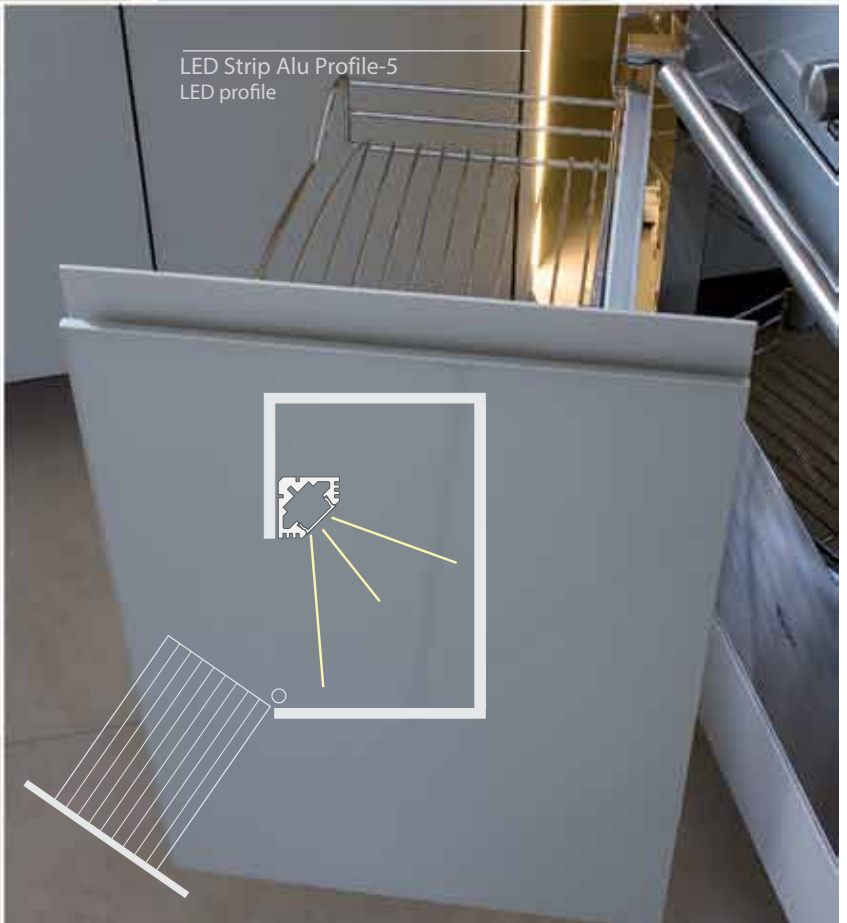

LED Strip Alu Profile-4

LED Strip Alu Profile-5

LED Strip Alu Profile-6

LED Strip Alu Profile-3  
LED profile

LED Strip Alu Profile-1  
LED profile

LED Strip Alu Profile  
LED profile

LED profile

LED Strip Alu Profile-5  
LED profile

Power Consumption : stair railing 7 W, stairs 30 W